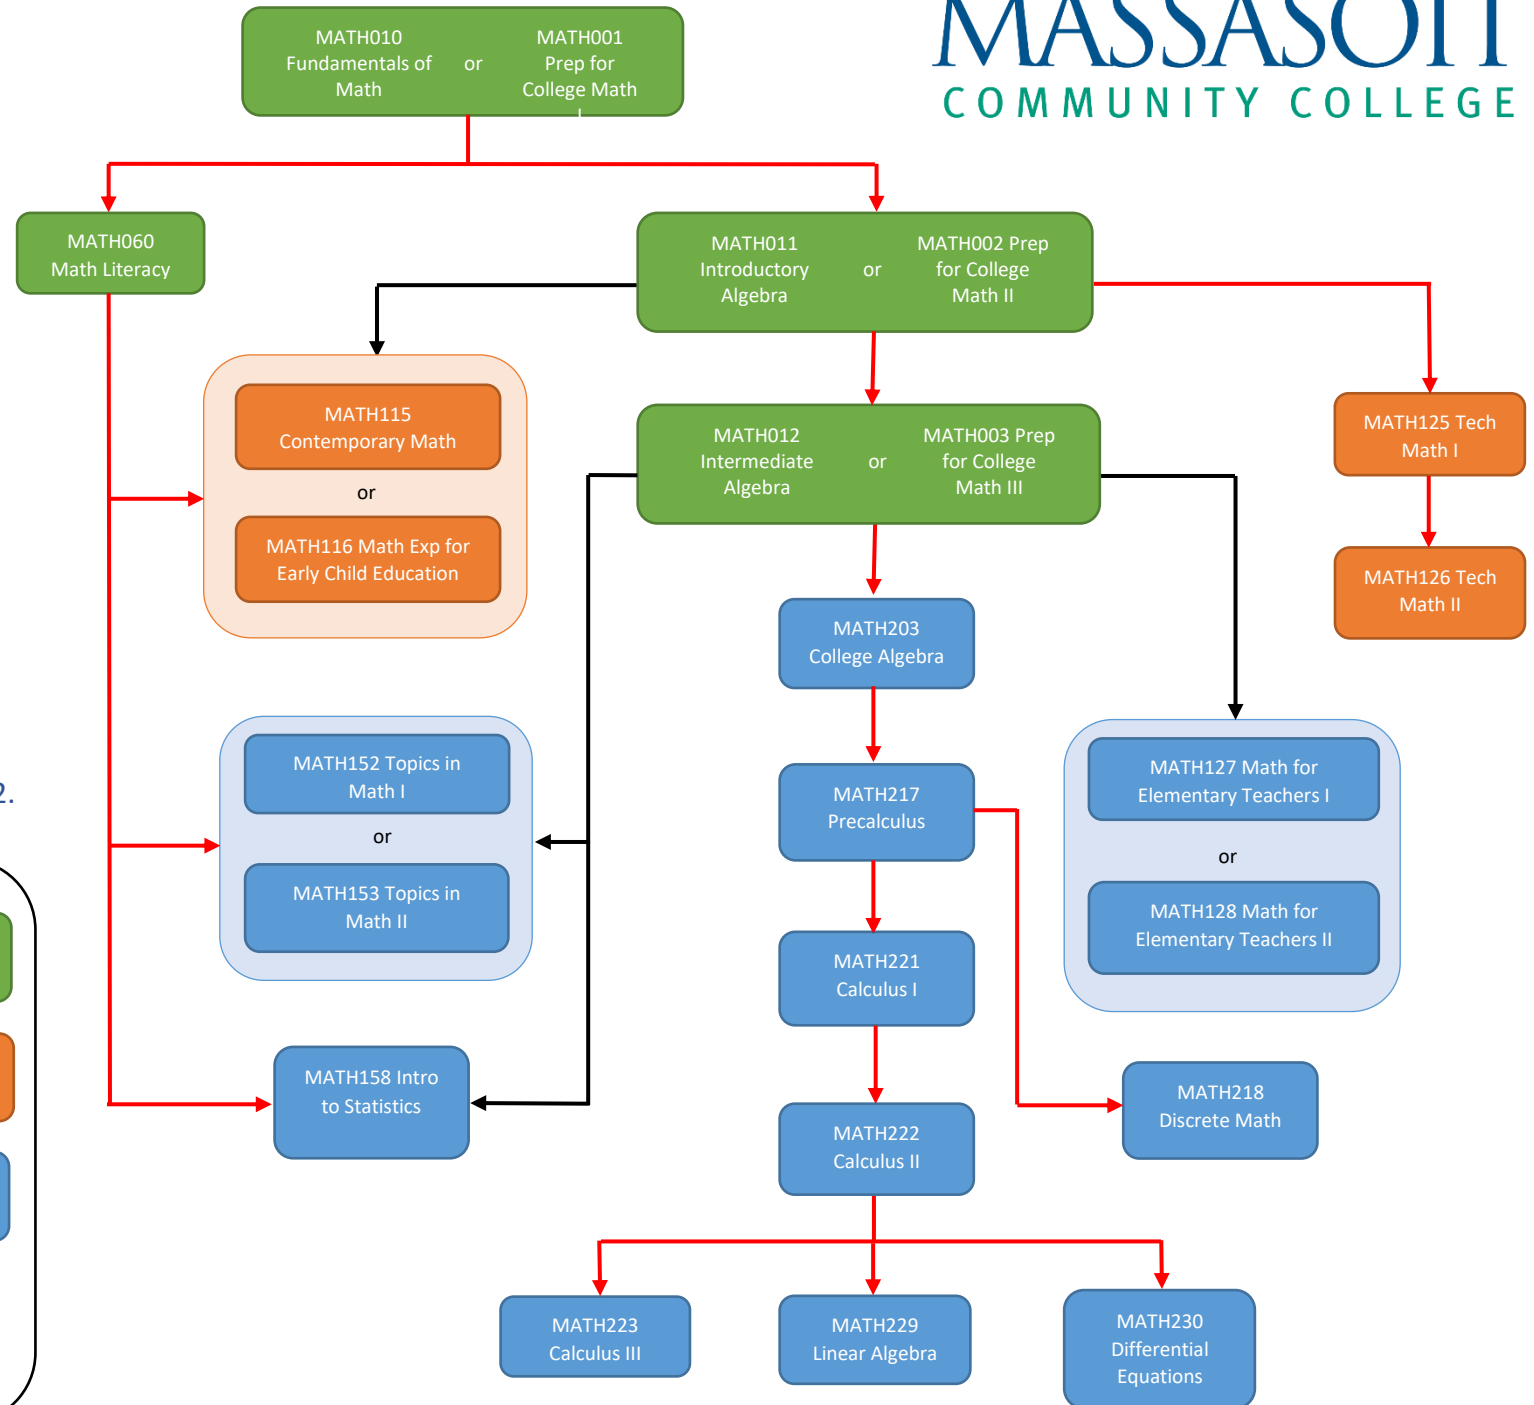

# Flowchart of Mathematics Prerequisites

Note: Flowchart for Corequisite Pilot on page 2.

**Color Key**

- Developmental Courses: do not earn college credit
- Career Courses: earn college credit but are not designed for transfer
- Transfer Courses: earn college credit and are designed to transfer

— Minimum grade of D- required  
 — Minimum grade of C- required

# Flowchart for Mathematics Corequisite Pilot