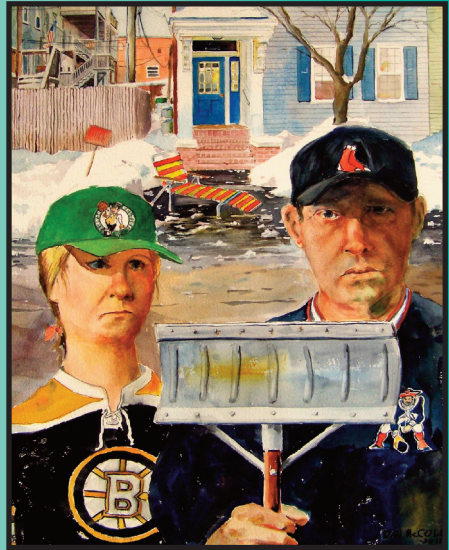

Fabulous FAKES

Exact Duplication or Creative Interpretation

Dec. 6 - Jan. 24, 2018

AKILLIAN GALLERY

Shown: "Southie Gothic" a creative interpretation watercolor by Dan McCole, after "American Gothic" by Grant Wood. Reproduced with permission by the artist.

MASSASOIT
COMMUNITY COLLEGE

900 Randolph St., Canton MA 02021

Questions call (508)-588-9100, Ext. 2124

www.massasoit.edu

Join us for the Art Reception
Friday, January 12th
6:00 - 7:30 pm

Light refreshments served.

Gallery Hours: Mon.-Fri., 10:00 am to 4:00 pm,
or by appointment. Restrictions may occur.